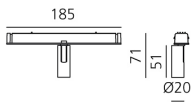

Vector Magnetic 20 - 10° 3000K DALI Brushed silver

Carlotta de Bevilacqua

IP20   Dimmbar: 

LUMINAIRE

- Watt: **2W**
- Lichtstrom (lm): **175lm**
- CCT: **3000K**
- CRI: **80**
- Dimmable Typology: **Dali**

Anmerkungen

For operation use only Artemide Power Supply kit.

BESCHREIBUNG

Four sizes with three different beam angles each (spot, flood, wide flood) obtained by means of refractive or hybrid optical units. Junction arm integrated in the spotlight's body to keep the barycentre aligned with the track and prevent any imbalance in possible suspension versions of the track. The junction allows 360° rotation and 90° tilting for maximum emission adjustment freedom.

DIMENSION

- Höhe: **cm 7.1**
- Breite: **cm 2**
- Länge Fuß: **cm 18.5**
- Neigung: **-90+90**
- Drehung: **360°**

INKLUSIVE LICHTQUELLEN

- Kategorie: **Led**
- Anzahl: **1**
- Watt: **2W**
- Farbtemperatur(K): **3000K**
- CRI: **80**
- Color Tolerance: **MacAdam 3SDCM**
- Service Life: **L90 (6K) 36300h**