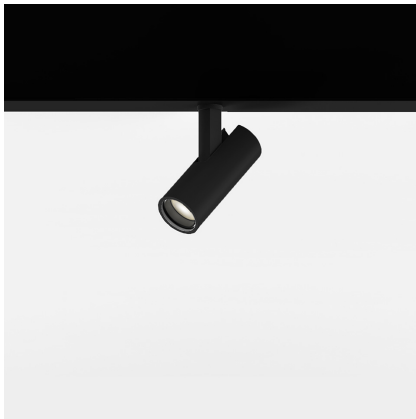

# Vector Magnetic 20 - 10° 4000K DALI Black

Carlotta de Bevilacqua

IP20   Dimmbar: 

## LUMINAIRE

- Watt: **2W**
- Lichtstrom (lm): **175lm**
- CCT: **4000K**
- CRI: **80**
- Dimmable Typology: **Dali**

## BESCHREIBUNG

Four sizes with three different beam angles each (spot, flood, wide flood) obtained by means of refractive or hybrid optical units. Junction arm integrated in the spotlight's body to keep the barycentre aligned with the track and prevent any imbalance in possible suspension versions of the track. The junction allows 360° rotation and 90° tilting for maximum emission adjustment freedom.

## FUNKTIONEN

- Artikelnummer: **AP75104**
- Farbe: **Black**
- Installation: **StromschieneProjector**
- Serie: **Architectural Indoor, 2020 Artemide Collection**
- Anwendungsbereich: **Innenbeleuchtung**
- design: **Carlotta de Bevilacqua**