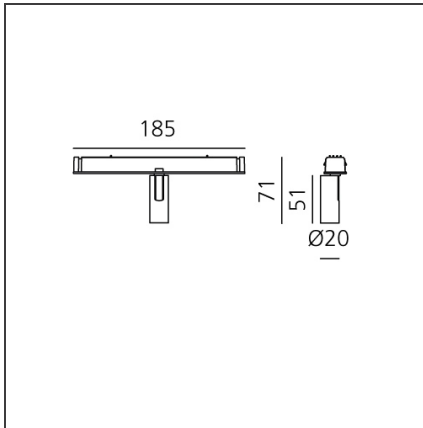

Vector Magnetic 20 - 10° 4000K DALI Black

IP20  Dimmerable: 

DESIGN BY

Carlotta de Bevilacqua

DESCRIPTION

Four sizes with three different beam angles each (spot, flood, wide flood) obtained by means of refractive or hybrid optical units. Junction arm integrated in the spotlight's body to keep the barycentre aligned with the track and prevent any imbalance in possible suspension versions of the track. The junction allows 360° rotation and 90° tilting for maximum emission adjustment freedom.

TECHNICAL DRAWINGS

FEATURES

Article Code:	AP75104	Series:	Indoor, 2019 Artemide Collection
Colour:	Black		
Installation:	Track, Projector		
Environment:	Indoor		

DIMENSIONS

Height:	cm 7.1
Base Length:	cm 18.5
Inclination:	-90+90
Rotation:	cm 360