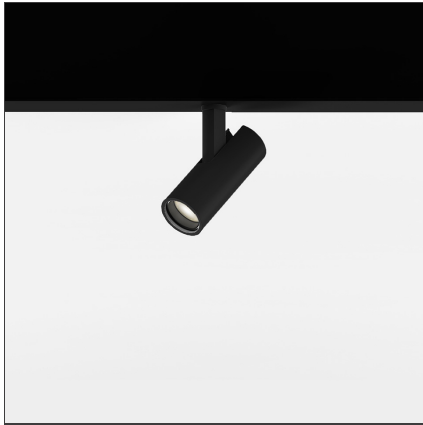

Vector Magnetic 20 - 10° 4000K DALI Black

IP20  Dimmerable: 

DESIGN BY

Carlotta de Bevilacqua

DESCRIPTION

Four sizes with three different beam angles each (spot, flood, wide flood) obtained by means of refractive or hybrid optical units. Junction arm integrated in the spotlight's body to keep the barycentre aligned with the track and prevent any imbalance in possible suspension versions of the track. The junction allows 360° rotation and 90° tilting for maximum emission adjustment freedom.

TECHNICAL DRAWINGS

FEATURES

Article Code:	AP75104	Series:	Indoor, 2019 Artemide Collection
Colour:	Black		
Installation:	Track, Projector		
Environment:	Indoor		

DIMENSIONS

Height:	cm 7.1
Base Length:	cm 18.5
Inclination:	-90+90
Rotation:	cm 360