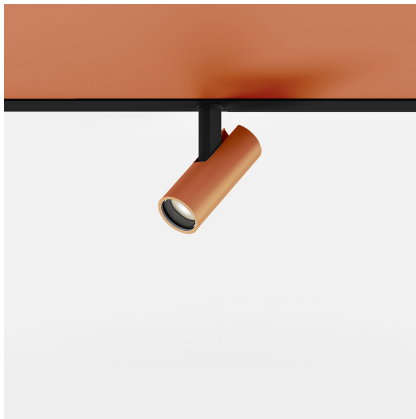

# Vector Magnetic 20 - 10° 4000K DALI Brushed copper

Carlotta de Bevilacqua

IP20   Dimmbar: 

## BESCHREIBUNG

Four sizes with three different beam angles each (spot, flood, wide flood) obtained by means of refractive or hybrid optical units. Junction arm integrated in the spotlight's body to keep the barycentre aligned with the track and prevent any imbalance in possible suspension versions of the track. The junction allows 360° rotation and 90° tilting for maximum emission adjustment freedom.