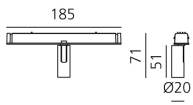

LUMINAIRE

- Watt: **2W**
- Lichtstrom (lm): **175lm**
- CCT: **4000K**
- CRI: **80**
- Dimmable Typology: **Dali**

Anmerkungen

For operation use only Artemide Power Supply kit.

BESCHREIBUNG

Four sizes with three different beam angles each (spot, flood, wide flood) obtained by means of refractive or hybrid optical units. Junction arm integrated in the spotlight's body to keep the barycentre aligned with the track and prevent any imbalance in possible suspension versions of the track. The junction allows 360° rotation and 90° tilting for maximum emission adjustment freedom.

ARTIKELNUMMER: AP75115

FUNKTIONEN

- Artikelnummer: **AP75115**
- Farbe: **Brushed Silver**
- Installation: **StromschieneProjector**
- Serie: **Architectural Indoor, 2020 Artemide Collection**
- Anwendungsbereich: **Innenbeleuchtung**
- design: **Carlotta de Bevilacqua**

DIMENSION

- Höhe: **cm 7.1**
- Breite: **cm 2**
- Länge Fuß: **cm 18.5**
- Neigung: **-90+90**
- Drehung: **360°**

INKLUSIVE LICHTQUELLEN

- Kategorie: **Led**
- Anzahl: **1**
- Watt: **2W**
- Farbtemperatur(K): **4000K**
- CRI: **80**
- Color Tolerance: **MacAdam 3SDCM**
- Service Life: **L90 (6K) 36300h**