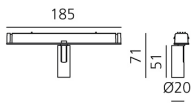

Vector Magnetic 20 - 10° 4000K DALI White

Carlotta de Bevilacqua

IP20   Dimmbar: 

LUMINAIRE

- Watt: **2W**
- Lichtstrom (lm): **175lm**
- CCT: **4000K**
- CRI: **80**
- Dimmable Typology: **Dali**

Anmerkungen

For operation use only Artemide Power Supply kit.

BESCHREIBUNG

Four sizes with three different beam angles each (spot, flood, wide flood) obtained by means of refractive or hybrid optical units. Junction arm integrated in the spotlight's body to keep the barycentre aligned with the track and prevent any imbalance in possible suspension versions of the track. The junction allows 360° rotation and 90° tilting for maximum emission adjustment freedom.

DIMENSION

- Höhe: **cm 7.1**
- Breite: **cm 2**
- Länge Fuß: **cm 18.5**
- Neigung: **-90+90**
- Drehung: **360°**

INKLUSIVE LICHTQUELLEN

- Kategorie: **Led**
- Anzahl: **1**
- Watt: **2W**
- Farbtemperatur(K): **4000K**
- CRI: **80**
- Color Tolerance: **MacAdam 3SDCM**
- Service Life: **L90 (6K) 36300h**