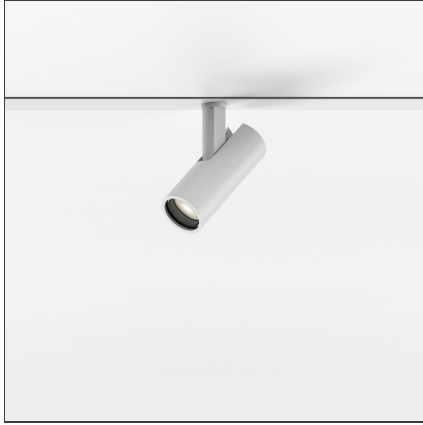

Vector Magnetic 20 - 10° 4000K DALI White

IP20  Dimmerable: 

DESIGN BY

Carlotta de Bevilacqua

DESCRIPTION

Four sizes with three different beam angles each (spot, flood, wide flood) obtained by means of refractive or hybrid optical units. Junction arm integrated in the spotlight's body to keep the barycentre aligned with the track and prevent any imbalance in possible suspension versions of the track. The junction allows 360° rotation and 90° tilting for maximum emission adjustment freedom.

TECHNICAL DRAWINGS

FEATURES

Article Code:	AP75101	Series:	Indoor, 2019 Artemide Collection
Colour:	White		
Installation:	Track, Projector		
Environment:	Indoor		

DIMENSIONS

Height:	cm 7.1
Base Length:	cm 18.5
Inclination:	-90+90
Rotation:	cm 360