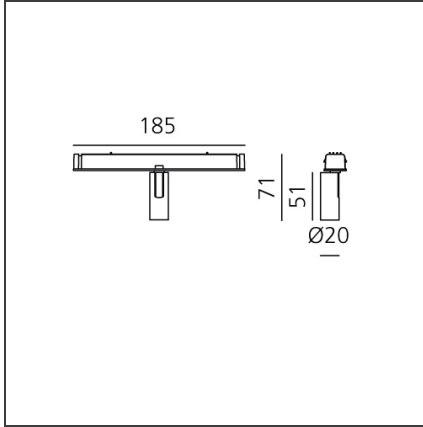

Vector Magnetic 20 - 10° 4000K DALI White

IP20  Dimmerable: 

DESIGN BY

Carlotta de Bevilacqua

DESCRIPTION

Four sizes with three different beam angles each (spot, flood, wide flood) obtained by means of refractive or hybrid optical units. Junction arm integrated in the spotlight's body to keep the barycentre aligned with the track and prevent any imbalance in possible suspension versions of the track. The junction allows 360° rotation and 90° tilting for maximum emission adjustment freedom.

TECHNICAL DRAWINGS

FEATURES

Article Code:	AP75101	Series:	Indoor, 2019 Artemide Collection
Colour:	White		
Installation:	Track, Projector		
Environment:	Indoor		

DIMENSIONS

Height:	cm 7.1
Base Length:	cm 18.5
Inclination:	-90+90
Rotation:	cm 360

INCLUDED SOURCES

Category:	LED	Color temperature (K):	4000K
Number:	1	Color Tolerance:	MacAdam 3SDCM
Watt:	2W	CRI:	80
Type:	0	Service Life:	L90 (6K) 36300h

LUMINAIRE

Watt:	2W	Delivered lumens output (lm):	175lm
		CCT:	4000K
		CRI:	80
		Dimmable Typology:	Dali