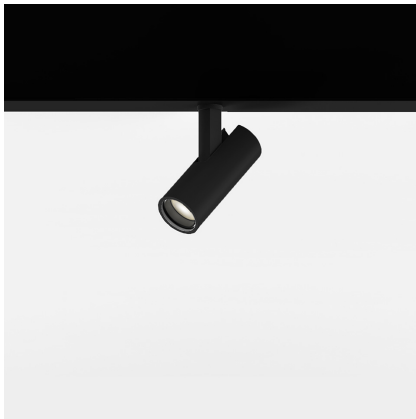

# Vector Magnetic 20 - 24° 2700K DALI Black

Carlotta de Bevilacqua

IP20   Dimmbar: 

## LUMINAIRE

- Watt: **2W**
- Lichtstrom (lm): **160lm**
- CCT: **2700K**
- CRI: **80**
- Dimmable Typology: **Dali**

## BESCHREIBUNG

Four sizes with three different beam angles each (spot, flood, wide flood) obtained by means of refractive or hybrid optical units. Junction arm integrated in the spotlight's body to keep the barycentre aligned with the track and prevent any imbalance in possible suspension versions of the track. The junction allows 360° rotation and 90° tilting for maximum emission adjustment freedom.