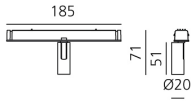

LUMINAIRE

- Watt: **2W**
- Lichtstrom (lm): **160lm**
- CCT: **2700K**
- CRI: **80**
- Dimmable Typology: **Dali**

Anmerkungen

For operation use only Artemide Power Supply kit.

BESCHREIBUNG

Four sizes with three different beam angles each (spot, flood, wide flood) obtained by means of refractive or hybrid optical units. Junction arm integrated in the spotlight's body to keep the barycentre aligned with the track and prevent any imbalance in possible suspension versions of the track. The junction allows 360° rotation and 90° tilting for maximum emission adjustment freedom.

ARTIKELNUMMER: AP71204

FUNKTIONEN

- Artikelnummer: **AP71204**
- Farbe: **Black**
- Installation: **StromschieneProjector**
- Serie: **Architectural Indoor, 2020 Artemide Collection**
- Anwendungsbereich: **Innenbeleuchtung**
- design: **Carlotta de Bevilacqua**

DIMENSION

- Höhe: **cm 7.1**
- Breite: **cm 2**
- Länge Fuß: **cm 18.5**
- Neigung: **-90+90**
- Drehung: **360°**

INKLUSIVE LICHTQUELLEN

- Kategorie: **Led**
- Anzahl: **1**
- Watt: **2W**
- Farbtemperatur(K): **2700K**
- CRI: **80**
- Color Tolerance: **MacAdam 3SDCM**
- Service Life: **L90 (6K) 36300h**