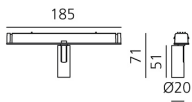

Vector Magnetic 20 - 24° 2700K DALI Brushed silver

Carlotta de Bevilacqua

IP20   Dimmbar: 

LUMINAIRE

- Watt: **2W**
- Lichtstrom (lm): **160lm**
- CCT: **2700K**
- CRI: **80**
- Dimmable Typology: **Dali**

Anmerkungen

For operation use only Artemide Power Supply kit.

BESCHREIBUNG

Four sizes with three different beam angles each (spot, flood, wide flood) obtained by means of refractive or hybrid optical units. Junction arm integrated in the spotlight's body to keep the barycentre aligned with the track and prevent any imbalance in possible suspension versions of the track. The junction allows 360° rotation and 90° tilting for maximum emission adjustment freedom.

DIMENSION

- Höhe: **cm 7.1**
- Breite: **cm 2**
- Länge Fuß: **cm 18.5**
- Neigung: **-90+90**
- Drehung: **360°**

INKLUSIVE LICHTQUELLEN

- Kategorie: **Led**
- Anzahl: **1**
- Watt: **2W**
- Farbtemperatur(K): **2700K**
- CRI: **80**
- Color Tolerance: **MacAdam 3SDCM**
- Service Life: **L90 (6K) 36300h**