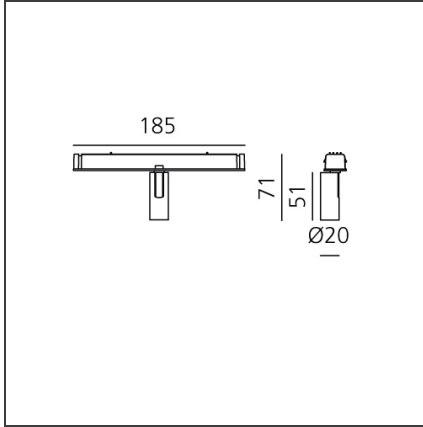

TECHNICAL DRAWINGS

FEATURES

Article Code:	AP71215	Series:	Indoor, 2019 Artemide Collection
Colour:	Brushed Silver		
Installation:	Track, Projector		
Environment:	Indoor		

DIMENSIONS

Height:	cm 7.1
Base Length:	cm 18.5
Inclination:	-90+90
Rotation:	cm 360

INCLUDED SOURCES

Category:	LED	Color temperature (K):	2700K
Number:	1	Color Tolerance:	MacAdam 3SDCM
Watt:	2W	CRI:	80
Type:	0	Service Life:	L90 (6K) 36300h

LUMINAIRE

Watt:	2W	Delivered lumens output (lm):	160lm
		CCT:	2700K
		CRI:	80
		Dimmable Typology:	Dali

Notes

For operation use only Artemide Power Supply kit.