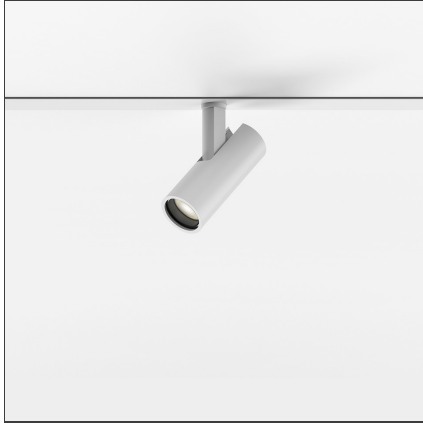

Vector Magnetic 20 - 24° 2700K DALI White

IP20  Dimmerable: 

DESIGN BY

Carlotta de Bevilacqua

DESCRIPTION

Four sizes with three different beam angles each (spot, flood, wide flood) obtained by means of refractive or hybrid optical units. Junction arm integrated in the spotlight's body to keep the barycentre aligned with the track and prevent any imbalance in possible suspension versions of the track. The junction allows 360° rotation and 90° tilting for maximum emission adjustment freedom.

TECHNICAL DRAWINGS

FEATURES

Article Code:	AP71201	Series:	Indoor, 2019 Artemide Collection
Colour:	White		
Installation:	Track, Projector		
Environment:	Indoor		

DIMENSIONS

Height:	cm 7.1
Base Length:	cm 18.5
Inclination:	-90+90
Rotation:	cm 360