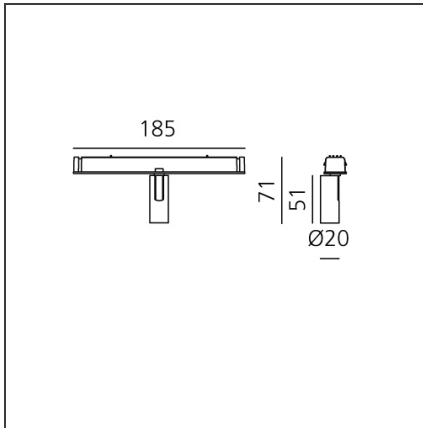

Vector Magnetic 20 - 24° 2700K DALI White

IP20  Dimmerable: 

DESIGN BY

Carlotta de Bevilacqua

DESCRIPTION

Four sizes with three different beam angles each (spot, flood, wide flood) obtained by means of refractive or hybrid optical units. Junction arm integrated in the spotlight's body to keep the barycentre aligned with the track and prevent any imbalance in possible suspension versions of the track. The junction allows 360° rotation and 90° tilting for maximum emission adjustment freedom.

TECHNICAL DRAWINGS

FEATURES

Article Code:	AP71201	Series:	Indoor, 2019 Artemide Collection
Colour:	White		
Installation:	Track, Projector		
Environment:	Indoor		

DIMENSIONS

Height:	cm 7.1
Base Length:	cm 18.5
Inclination:	-90+90
Rotation:	cm 360