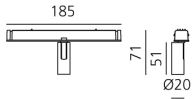

Vector Magnetic 20 - 24° 3000K DALI Black

Carlotta de Bevilacqua

IP20   Dimmbar: 

LUMINAIRE

- Watt: **2W**
- Lichtstrom (lm): **160lm**
- CCT: **3000K**
- CRI: **80**
- Dimmable Typology: **Dali**

Anmerkungen

For operation use only Artemide Power Supply kit.

BESCHREIBUNG

Four sizes with three different beam angles each (spot, flood, wide flood) obtained by means of refractive or hybrid optical units. Junction arm integrated in the spotlight's body to keep the barycentre aligned with the track and prevent any imbalance in possible suspension versions of the track. The junction allows 360° rotation and 90° tilting for maximum emission adjustment freedom.

DIMENSION

- Höhe: **cm 7.1**
- Breite: **cm 2**
- Länge Fuß: **cm 18.5**
- Neigung: **-90+90**
- Drehung: **360°**

INKLUSIVE LICHTQUELLEN

- Kategorie: **Led**
- Anzahl: **1**
- Watt: **2W**
- Farbtemperatur(K): **3000K**
- CRI: **80**
- Color Tolerance: **MacAdam 3SDCM**
- Service Life: **L90 (6K) 36300h**