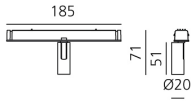

Vector Magnetic 20 - 24° 3000K DALI Brushed bronze

Carlotta de Bevilacqua

IP20   Dimmbar: 

LUMINAIRE

- Watt: **2W**
- Lichtstrom (lm): **160lm**
- CCT: **3000K**
- CRI: **80**
- Dimmable Typology: **Dali**

Anmerkungen

For operation use only Artemide Power Supply kit.

BESCHREIBUNG

Four sizes with three different beam angles each (spot, flood, wide flood) obtained by means of refractive or hybrid optical units. Junction arm integrated in the spotlight's body to keep the barycentre aligned with the track and prevent any imbalance in possible suspension versions of the track. The junction allows 360° rotation and 90° tilting for maximum emission adjustment freedom.

DIMENSION

- Höhe: **cm 7.1**
- Breite: **cm 2**
- Länge Fuß: **cm 18.5**
- Neigung: **-90+90**
- Drehung: **360°**

INKLUSIVE LICHTQUELLEN

- Kategorie: **Led**
- Anzahl: **1**
- Watt: **2W**
- Farbtemperatur(K): **3000K**
- CRI: **80**
- Color Tolerance: **MacAdam 3SDCM**
- Service Life: **L90 (6K) 36300h**