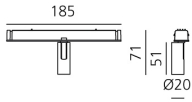

Vector Magnetic 20 - 24° 3000K DALI Brushed silver

Carlotta de Bevilacqua

IP20   Dimmbar: 

LUMINAIRE

- Watt: **2W**
- Lichtstrom (lm): **160lm**
- CCT: **3000K**
- CRI: **80**
- Dimmable Typology: **Dali**

Anmerkungen

For operation use only Artemide Power Supply kit.

BESCHREIBUNG

Four sizes with three different beam angles each (spot, flood, wide flood) obtained by means of refractive or hybrid optical units. Junction arm integrated in the spotlight's body to keep the barycentre aligned with the track and prevent any imbalance in possible suspension versions of the track. The junction allows 360° rotation and 90° tilting for maximum emission adjustment freedom.

DIMENSION

- Höhe: **cm 7.1**
- Breite: **cm 2**
- Länge Fuß: **cm 18.5**
- Neigung: **-90+90**
- Drehung: **360°**

INKLUSIVE LICHTQUELLEN

- Kategorie: **Led**
- Anzahl: **1**
- Watt: **2W**
- Farbtemperatur(K): **3000K**
- CRI: **80**
- Color Tolerance: **MacAdam 3SDCM**
- Service Life: **L90 (6K) 36300h**