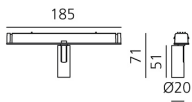

Vector Magnetic 20 - 24° 3000K DALI White

Carlotta de Bevilacqua

IP20   Dimmbar: 

LUMINAIRE

- Watt: **2W**
- Lichtstrom (lm): **160lm**
- CCT: **3000K**
- CRI: **80**
- Dimmable Typology: **Dali**

Anmerkungen

For operation use only Artemide Power Supply kit.

BESCHREIBUNG

Four sizes with three different beam angles each (spot, flood, wide flood) obtained by means of refractive or hybrid optical units. Junction arm integrated in the spotlight's body to keep the barycentre aligned with the track and prevent any imbalance in possible suspension versions of the track. The junction allows 360° rotation and 90° tilting for maximum emission adjustment freedom.

DIMENSION

- Höhe: **cm 7.1**
- Breite: **cm 2**
- Länge Fuß: **cm 18.5**
- Neigung: **-90+90**
- Drehung: **360°**

INKLUSIVE LICHTQUELLEN

- Kategorie: **Led**
- Anzahl: **1**
- Watt: **2W**
- Farbtemperatur(K): **3000K**
- CRI: **80**
- Color Tolerance: **MacAdam 3SDCM**
- Service Life: **L90 (6K) 36300h**