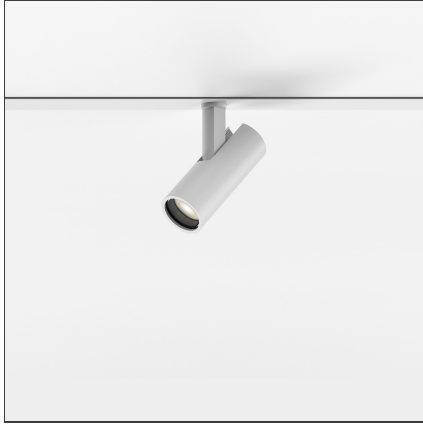

Vector Magnetic 20 - 24° 3000K DALI White

IP20   Dimmerable: 

DESIGN BY

Carlotta de Bevilacqua

DESCRIPTION

Four sizes with three different beam angles each (spot, flood, wide flood) obtained by means of refractive or hybrid optical units. Junction arm integrated in the spotlight's body to keep the barycentre aligned with the track and prevent any imbalance in possible suspension versions of the track. The junction allows 360° rotation and 90° tilting for maximum emission adjustment freedom.

TECHNICAL DRAWINGS

FEATURES

Article Code:	AP70201	Series:	Indoor, 2019 Artemide Collection
Colour:	White		
Installation:	Track, Projector		
Environment:	Indoor		

DIMENSIONS

Height:	cm 7.1
Base Length:	cm 18.5
Inclination:	-90+90
Rotation:	cm 360