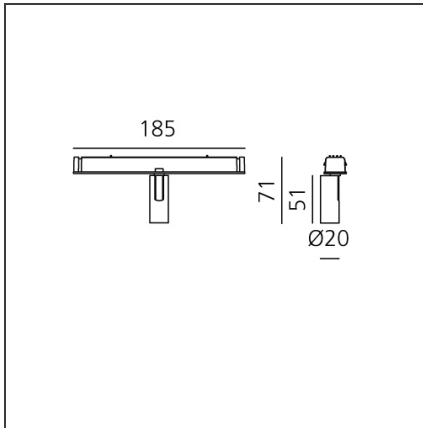

Vector Magnetic 20 - 24° 3000K DALI White

IP20   Dimmerable: 

DESIGN BY

Carlotta de Bevilacqua

DESCRIPTION

Four sizes with three different beam angles each (spot, flood, wide flood) obtained by means of refractive or hybrid optical units. Junction arm integrated in the spotlight's body to keep the barycentre aligned with the track and prevent any imbalance in possible suspension versions of the track. The junction allows 360° rotation and 90° tilting for maximum emission adjustment freedom.

TECHNICAL DRAWINGS

FEATURES

Article Code:	AP70201	Series:	Indoor, 2019 Artemide Collection
Colour:	White		
Installation:	Track, Projector		
Environment:	Indoor		

DIMENSIONS

Height:	cm 7.1
Base Length:	cm 18.5
Inclination:	-90+90
Rotation:	cm 360