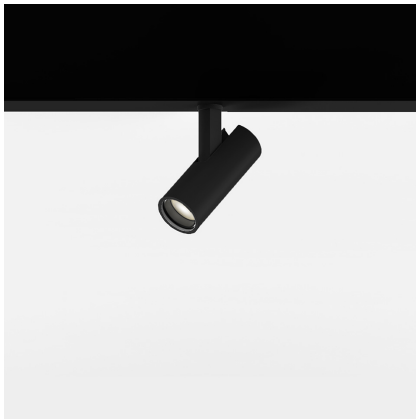

# Vector Magnetic 20 - 24° 4000K DALI Black

Carlotta de Bevilacqua

IP20   Dimmbar: 

## BESCHREIBUNG

Four sizes with three different beam angles each (spot, flood, wide flood) obtained by means of refractive or hybrid optical units. Junction arm integrated in the spotlight's body to keep the barycentre aligned with the track and prevent any imbalance in possible suspension versions of the track. The junction allows 360° rotation and 90° tilting for maximum emission adjustment freedom.