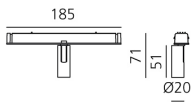

LUMINAIRE

- Watt: **2W**
- Lichtstrom (lm): **160lm**
- CCT: **4000K**
- CRI: **80**
- Dimmable Typology: **Dali**

Anmerkungen

For operation use only Artemide Power Supply kit.

BESCHREIBUNG

Four sizes with three different beam angles each (spot, flood, wide flood) obtained by means of refractive or hybrid optical units. Junction arm integrated in the spotlight's body to keep the barycentre aligned with the track and prevent any imbalance in possible suspension versions of the track. The junction allows 360° rotation and 90° tilting for maximum emission adjustment freedom.

ARTIKELNUMMER: AP75204

FUNKTIONEN

- Artikelnummer: **AP75204**
- Farbe: **Black**
- Installation: **StromschieneProjector**
- Serie: **Architectural Indoor, 2020 Artemide Collection**
- Anwendungsbereich: **Innenbeleuchtung**
- design: **Carlotta de Bevilacqua**

DIMENSION

- Höhe: **cm 7.1**
- Breite: **cm 2**
- Länge Fuß: **cm 18.5**
- Neigung: **-90+90**
- Drehung: **360°**

INKLUSIVE LICHTQUELLEN

- Kategorie: **Led**
- Anzahl: **1**
- Watt: **2W**
- Farbtemperatur(K): **4000K**
- CRI: **80**
- Color Tolerance: **MacAdam 3SDCM**
- Service Life: **L90 (6K) 36300h**