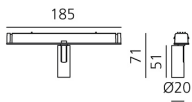

Vector Magnetic 20 - 24° 4000K DALI Brushed bronze

Carlotta de Bevilacqua

IP20   Dimmbar: 

LUMINAIRE

- Watt: **2W**
- Lichtstrom (lm): **160lm**
- CCT: **4000K**
- CRI: **80**
- Dimmable Typology: **Dali**

Anmerkungen

For operation use only Artemide Power Supply kit.

BESCHREIBUNG

Four sizes with three different beam angles each (spot, flood, wide flood) obtained by means of refractive or hybrid optical units. Junction arm integrated in the spotlight's body to keep the barycentre aligned with the track and prevent any imbalance in possible suspension versions of the track. The junction allows 360° rotation and 90° tilting for maximum emission adjustment freedom.

DIMENSION

- Höhe: **cm 7.1**
- Breite: **cm 2**
- Länge Fuß: **cm 18.5**
- Neigung: **-90+90**
- Drehung: **360°**

INKLUSIVE LICHTQUELLEN

- Kategorie: **Led**
- Anzahl: **1**
- Watt: **2W**
- Farbtemperatur(K): **4000K**
- CRI: **80**
- Color Tolerance: **MacAdam 3SDCM**
- Service Life: **L90 (6K) 36300h**