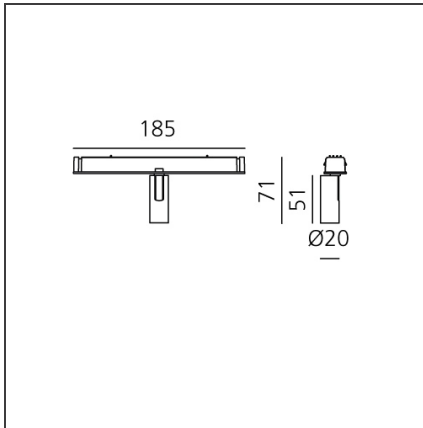

Vector Magnetic 20 - 24° 4000K DALI Brushed bronze

IP20  Dimmerable: 

DESIGN BY

Carlotta de Bevilacqua

DESCRIPTION

Four sizes with three different beam angles each (spot, flood, wide flood) obtained by means of refractive or hybrid optical units. Junction arm integrated in the spotlight's body to keep the barycentre aligned with the track and prevent any imbalance in possible suspension versions of the track. The junction allows 360° rotation and 90° tilting for maximum emission adjustment freedom.

TECHNICAL DRAWINGS

FEATURES

Article Code:	AP75220	Series:	Indoor, 2019 Artemide Collection
Colour:	Brushed Bronze		
Installation:	Track, Projector		
Environment:	Indoor		

DIMENSIONS

Height:	cm 7.1
Base Length:	cm 18.5
Inclination:	-90+90
Rotation:	cm 360