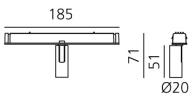

LUMINAIRE

- Watt: **2W**
- Lichtstrom (lm): **160lm**
- CCT: **4000K**
- CRI: **80**
- Dimmable Typology: **Dali**

Anmerkungen

For operation use only Artemide Power Supply kit.

BESCHREIBUNG

Four sizes with three different beam angles each (spot, flood, wide flood) obtained by means of refractive or hybrid optical units. Junction arm integrated in the spotlight's body to keep the barycentre aligned with the track and prevent any imbalance in possible suspension versions of the track. The junction allows 360° rotation and 90° tilting for maximum emission adjustment freedom.

ARTIKELNUMMER: AP75218

FUNKTIONEN

- Artikelnummer: **AP75218**
- Farbe: **Brushed Copper**
- Installation: **StromschieneProjector**
- Serie: **Architectural Indoor, 2020 Artemide Collection**
- Anwendungsbereich: **Innenbeleuchtung**
- design: **Carlotta de Bevilacqua**

DIMENSION

- Höhe: **cm 7.1**
- Breite: **cm 2**
- Länge Fuß: **cm 18.5**
- Neigung: **-90+90**
- Drehung: **360°**

INKLUSIVE LICHTQUELLEN

- Kategorie: **Led**
- Anzahl: **1**
- Watt: **2W**
- Farbtemperatur(K): **4000K**
- CRI: **80**
- Color Tolerance: **MacAdam 3SDCM**
- Service Life: **L90 (6K) 36300h**