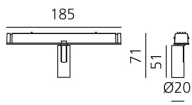

LUMINAIRE

- Watt: **2W**
- Lichtstrom (lm): **160lm**
- CCT: **4000K**
- CRI: **80**
- Dimmable Typology: **Dali**

Anmerkungen

For operation use only Artemide Power Supply kit.

BESCHREIBUNG

Four sizes with three different beam angles each (spot, flood, wide flood) obtained by means of refractive or hybrid optical units. Junction arm integrated in the spotlight's body to keep the barycentre aligned with the track and prevent any imbalance in possible suspension versions of the track. The junction allows 360° rotation and 90° tilting for maximum emission adjustment freedom.

ARTIKELNUMMER: AP75215

FUNKTIONEN

- Artikelnummer: **AP75215**
- Farbe: **Brushed Silver**
- Installation: **StromschieneProjector**
- Serie: **Architectural Indoor, 2020 Artemide Collection**
- Anwendungsbereich: **Innenbeleuchtung**
- design: **Carlotta de Bevilacqua**

DIMENSION

- Höhe: **cm 7.1**
- Breite: **cm 2**
- Länge Fuß: **cm 18.5**
- Neigung: **-90+90**
- Drehung: **360°**

INKLUSIVE LICHTQUELLEN

- Kategorie: **Led**
- Anzahl: **1**
- Watt: **2W**
- Farbtemperatur(K): **4000K**
- CRI: **80**
- Color Tolerance: **MacAdam 3SDCM**
- Service Life: **L90 (6K) 36300h**