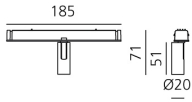

Vector Magnetic 20 - 32° 2700K DALI Black

Carlotta de Bevilacqua

IP20   Dimmbar: 

LUMINAIRE

- Watt: **2W**
- Lichtstrom (lm): **140lm**
- CCT: **2700K**
- CRI: **80**
- Dimmable Typology: **Dali**

Anmerkungen

For operation use only Artemide Power Supply kit.

BESCHREIBUNG

Four sizes with three different beam angles each (spot, flood, wide flood) obtained by means of refractive or hybrid optical units. Junction arm integrated in the spotlight's body to keep the barycentre aligned with the track and prevent any imbalance in possible suspension versions of the track. The junction allows 360° rotation and 90° tilting for maximum emission adjustment freedom.

DIMENSION

- Höhe: **cm 7.1**
- Breite: **cm 2**
- Länge Fuß: **cm 18.5**
- Neigung: **-90+90**
- Drehung: **360°**

INKLUSIVE LICHTQUELLEN

- Kategorie: **Led**
- Anzahl: **1**
- Watt: **2W**
- Farbtemperatur(K): **2700K**
- CRI: **80**
- Color Tolerance: **MacAdam 3SDCM**
- Service Life: **L90 (6K) 36300h**