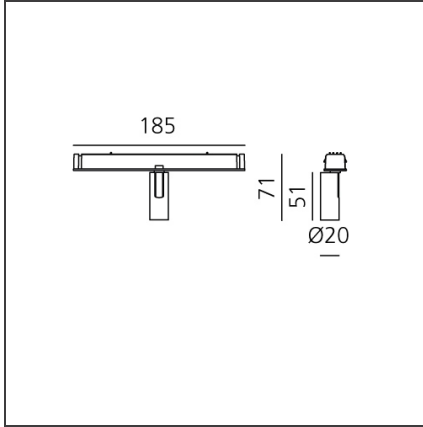

Vector Magnetic 20 - 32° 2700K DALI Black

IP20  Dimmerable: 

DESIGN BY

Carlotta de Bevilacqua

DESCRIPTION

Four sizes with three different beam angles each (spot, flood, wide flood) obtained by means of refractive or hybrid optical units. Junction arm integrated in the spotlight's body to keep the barycentre aligned with the track and prevent any imbalance in possible suspension versions of the track. The junction allows 360° rotation and 90° tilting for maximum emission adjustment freedom.

TECHNICAL DRAWINGS

FEATURES

Article Code:	AP71304	Series:	Indoor, 2019 Artemide Collection
Colour:	Black		
Installation:	Track, Projector		
Environment:	Indoor		

DIMENSIONS

Height:	cm 7.1
Base Length:	cm 18.5
Inclination:	-90+90
Rotation:	cm 360