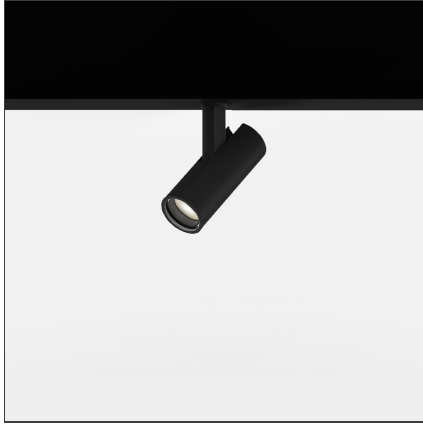

Vector Magnetic 20 - 32° 2700K DALI Black

IP20  Dimmerable: 

DESIGN BY

Carlotta de Bevilacqua

DESCRIPTION

Four sizes with three different beam angles each (spot, flood, wide flood) obtained by means of refractive or hybrid optical units. Junction arm integrated in the spotlight's body to keep the barycentre aligned with the track and prevent any imbalance in possible suspension versions of the track. The junction allows 360° rotation and 90° tilting for maximum emission adjustment freedom.

TECHNICAL DRAWINGS

FEATURES

Article Code:	AP71304	Series:	Indoor, 2019 Artemide Collection
Colour:	Black		
Installation:	Track, Projector		
Environment:	Indoor		

DIMENSIONS

Height:	cm 7.1
Base Length:	cm 18.5
Inclination:	-90+90
Rotation:	cm 360