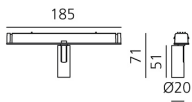

Vector Magnetic 20 - 32° 2700K DALI Brushed bronze

Carlotta de Bevilacqua

IP20   Dimmbar: 

LUMINAIRE

- Watt: **2W**
- Lichtstrom (lm): **140lm**
- CCT: **2700K**
- CRI: **80**
- Dimmable Typology: **Dali**

Anmerkungen

For operation use only Artemide Power Supply kit.

BESCHREIBUNG

Four sizes with three different beam angles each (spot, flood, wide flood) obtained by means of refractive or hybrid optical units. Junction arm integrated in the spotlight's body to keep the barycentre aligned with the track and prevent any imbalance in possible suspension versions of the track. The junction allows 360° rotation and 90° tilting for maximum emission adjustment freedom.

DIMENSION

- Höhe: **cm 7.1**
- Breite: **cm 2**
- Länge Fuß: **cm 18.5**
- Neigung: **-90+90**
- Drehung: **360°**

INKLUSIVE LICHTQUELLEN

- Kategorie: **Led**
- Anzahl: **1**
- Watt: **2W**
- Farbtemperatur(K): **2700K**
- CRI: **80**
- Color Tolerance: **MacAdam 3SDCM**
- Service Life: **L90 (6K) 36300h**