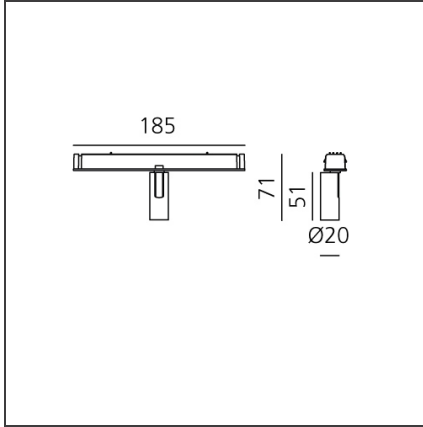

TECHNICAL DRAWINGS

FEATURES

Article Code:	AP71320	Series:	Indoor, 2019 Artemide Collection
Colour:	Brushed Bronze		
Installation:	Track, Projector		
Environment:	Indoor		

DIMENSIONS

Height:	cm 7.1
Base Length:	cm 18.5
Inclination:	-90+90
Rotation:	cm 360

INCLUDED SOURCES

Category:	LED	Color temperature (K):	2700K
Number:	1	Color Tolerance:	MacAdam 3SDCM
Watt:	2W	CRI:	80
Type:	0	Service Life:	L90 (6K) 36300h

LUMINAIRE

Watt:	2W	Delivered lumens output (lm):	140lm
		CCT:	2700K
		CRI:	80
		Dimmable Typology:	Dali

Notes

For operation use only Artemide Power Supply kit.