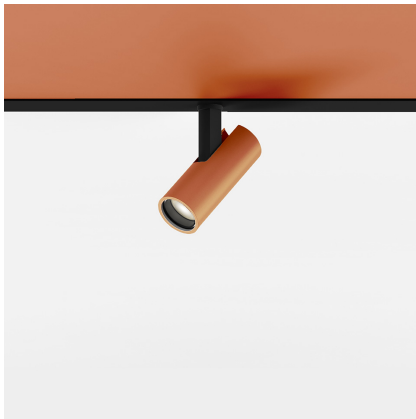

# Vector Magnetic 20 - 32° 2700K DALI Brushed copper

Carlotta de Bevilacqua

IP20   Dimmbar: 

## BESCHREIBUNG

Four sizes with three different beam angles each (spot, flood, wide flood) obtained by means of refractive or hybrid optical units. Junction arm integrated in the spotlight's body to keep the barycentre aligned with the track and prevent any imbalance in possible suspension versions of the track. The junction allows 360° rotation and 90° tilting for maximum emission adjustment freedom.

## FUNKTIONEN

- Artikelnummer: **AP71318**
- Farbe: **Brushed Copper**
- Installation: **StromschieneProjector**
- Serie: **Architectural Indoor, 2020 Artemide Collection**
- Anwendungsbereich: **Innenbeleuchtung**
- design: **Carlotta de Bevilacqua**