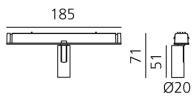

Vector Magnetic 20 - 32° 2700K DALI White

Carlotta de Bevilacqua

IP20   Dimmbar: 

LUMINAIRE

- Watt: **2W**
- Lichtstrom (lm): **140lm**
- CCT: **2700K**
- CRI: **80**
- Dimmable Typology: **Dali**

Anmerkungen

For operation use only Artemide Power Supply kit.

BESCHREIBUNG

Four sizes with three different beam angles each (spot, flood, wide flood) obtained by means of refractive or hybrid optical units. Junction arm integrated in the spotlight's body to keep the barycentre aligned with the track and prevent any imbalance in possible suspension versions of the track. The junction allows 360° rotation and 90° tilting for maximum emission adjustment freedom.

DIMENSION

- Höhe: **cm 7.1**
- Breite: **cm 2**
- Länge Fuß: **cm 18.5**
- Neigung: **-90+90**
- Drehung: **360°**

INKLUSIVE LICHTQUELLEN

- Kategorie: **Led**
- Anzahl: **1**
- Watt: **2W**
- Farbtemperatur(K): **2700K**
- CRI: **80**
- Color Tolerance: **MacAdam 3SDCM**
- Service Life: **L90 (6K) 36300h**