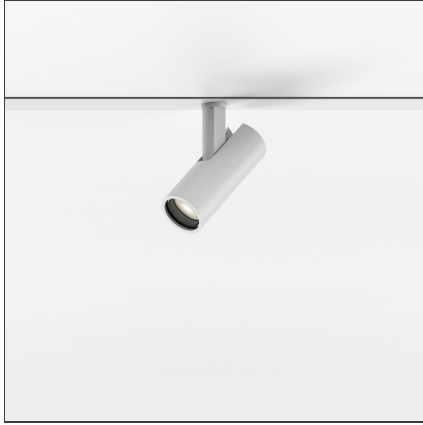

Vector Magnetic 20 - 32° 2700K DALI White

IP20  Dimmerable: 

DESIGN BY

Carlotta de Bevilacqua

DESCRIPTION

Four sizes with three different beam angles each (spot, flood, wide flood) obtained by means of refractive or hybrid optical units. Junction arm integrated in the spotlight's body to keep the barycentre aligned with the track and prevent any imbalance in possible suspension versions of the track. The junction allows 360° rotation and 90° tilting for maximum emission adjustment freedom.

TECHNICAL DRAWINGS

FEATURES

Article Code:	AP71301	Series:	Indoor, 2019 Artemide Collection
Colour:	White		
Installation:	Track, Projector		
Environment:	Indoor		

DIMENSIONS

Height:	cm 7.1
Base Length:	cm 18.5
Inclination:	-90+90
Rotation:	cm 360