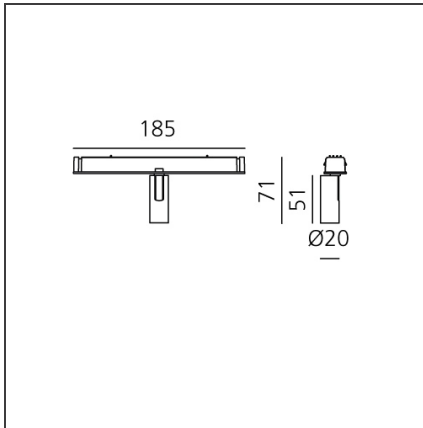

Vector Magnetic 20 - 32° 2700K DALI White

IP20  Dimmerable: 

DESIGN BY

Carlotta de Bevilacqua

DESCRIPTION

Four sizes with three different beam angles each (spot, flood, wide flood) obtained by means of refractive or hybrid optical units. Junction arm integrated in the spotlight's body to keep the barycentre aligned with the track and prevent any imbalance in possible suspension versions of the track. The junction allows 360° rotation and 90° tilting for maximum emission adjustment freedom.

TECHNICAL DRAWINGS

FEATURES

Article Code:	AP71301	Series:	Indoor, 2019 Artemide Collection
Colour:	White		
Installation:	Track, Projector		
Environment:	Indoor		

DIMENSIONS

Height:	cm 7.1
Base Length:	cm 18.5
Inclination:	-90+90
Rotation:	cm 360