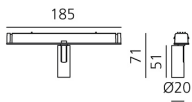

Vector Magnetic 20 - 32° 3000K DALI Black

Carlotta de Bevilacqua

IP20   Dimmbar: 

LUMINAIRE

- Watt: **2W**
- Lichtstrom (lm): **140lm**
- CCT: **3000K**
- CRI: **80**
- Dimmable Typology: **Dali**

Anmerkungen

For operation use only Artemide Power Supply kit.

BESCHREIBUNG

Four sizes with three different beam angles each (spot, flood, wide flood) obtained by means of refractive or hybrid optical units. Junction arm integrated in the spotlight's body to keep the barycentre aligned with the track and prevent any imbalance in possible suspension versions of the track. The junction allows 360° rotation and 90° tilting for maximum emission adjustment freedom.

DIMENSION

- Höhe: **cm 7.1**
- Breite: **cm 2**
- Länge Fuß: **cm 18.5**
- Neigung: **-90+90**
- Drehung: **360°**

INKLUSIVE LICHTQUELLEN

- Kategorie: **Led**
- Anzahl: **1**
- Watt: **2W**
- Farbtemperatur(K): **3000K**
- CRI: **80**
- Color Tolerance: **MacAdam 3SDCM**
- Service Life: **L90 (6K) 36300h**