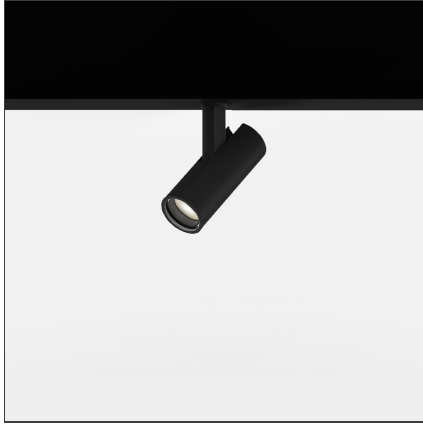

## Vector Magnetic 20 - 32° 3000K DALI Black

IP20  Dimmerable: 

### DESCRIPTION

Four sizes with three different beam angles each (spot, flood, wide flood) obtained by means of refractive or hybrid optical units. Junction arm integrated in the spotlight's body to keep the barycentre aligned with the track and prevent any imbalance in possible suspension versions of the track. The junction allows 360° rotation and 90° tilting for maximum emission adjustment freedom.