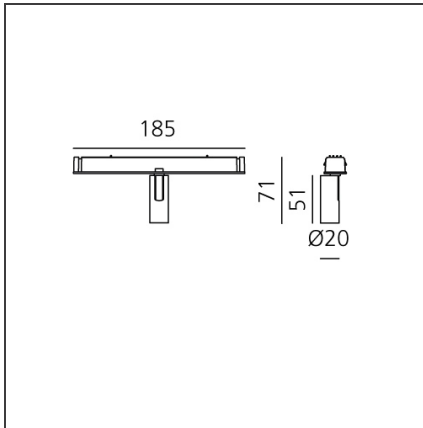

Vector Magnetic 20 - 32° 3000K DALI Brushed silver

IP20  Dimmerable: 

DESIGN BY

Carlotta de Bevilacqua

DESCRIPTION

Four sizes with three different beam angles each (spot, flood, wide flood) obtained by means of refractive or hybrid optical units. Junction arm integrated in the spotlight's body to keep the barycentre aligned with the track and prevent any imbalance in possible suspension versions of the track. The junction allows 360° rotation and 90° tilting for maximum emission adjustment freedom.

TECHNICAL DRAWINGS

FEATURES

Article Code:	AP70315	Series:	Indoor, 2019 Artemide Collection
Colour:	Brushed Silver		
Installation:	Track, Projector		
Environment:	Indoor		

DIMENSIONS

Height:	cm 7.1
Base Length:	cm 18.5
Inclination:	-90+90
Rotation:	cm 360