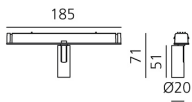

Vector Magnetic 20 - 32° 4000K DALI Black

Carlotta de Bevilacqua

IP20   Dimmbar: 

LUMINAIRE

- Watt: **2W**
- Lichtstrom (lm): **140lm**
- CCT: **4000K**
- CRI: **80**
- Dimmable Typology: **Dali**

Anmerkungen

For operation use only Artemide Power Supply kit.

BESCHREIBUNG

Four sizes with three different beam angles each (spot, flood, wide flood) obtained by means of refractive or hybrid optical units. Junction arm integrated in the spotlight's body to keep the barycentre aligned with the track and prevent any imbalance in possible suspension versions of the track. The junction allows 360° rotation and 90° tilting for maximum emission adjustment freedom.

DIMENSION

- Höhe: **cm 7.1**
- Breite: **cm 2**
- Länge Fuß: **cm 18.5**
- Neigung: **-90+90**
- Drehung: **360°**

INKLUSIVE LICHTQUELLEN

- Kategorie: **Led**
- Anzahl: **1**
- Watt: **2W**
- Farbtemperatur(K): **4000K**
- CRI: **80**
- Color Tolerance: **MacAdam 3SDCM**
- Service Life: **L90 (6K) 36300h**