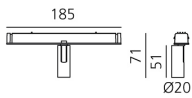

Vector Magnetic 20 - 32° 4000K DALI Black

Carlotta de Bevilacqua

IP20   Dimmerable: 

LUMINAIRE

- Watt: **2W**
- Delivered lumens output: **140lm**
- CCT: **4000K**
- CRI: **80**
- Dimmable Typology: **Dali**

Notes

For operation use only Artemide Power Supply kit.

DESCRIPTION

Four sizes with three different beam angles each (spot, flood, wide flood) obtained by means of refractive or hybrid optical units. Junction arm integrated in the spotlight's body to keep the barycentre aligned with the track and prevent any imbalance in possible suspension versions of the track. The junction allows 360° rotation and 90° tilting for maximum emission adjustment freedom.

DIMENSIONS

- Height: **cm 7.1**
- Diameter: **cm 2**
- Base Length: **cm 18.5**
- Inclination: **-90+90**
- Rotation: **360°**

SOURCES INCLUDED

- Category: **Led**
- Number: **1**
- Watt: **2W**
- Color temperature (K): **4000K**
- CRI: **80**
- Color Tolerance: **MacAdam 3SDCM**
- Service Life: **L90 (6K) 36300h**