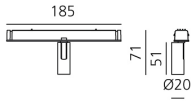

Vector Magnetic 20 - 32° 4000K DALI Brushed bronze

Carlotta de Bevilacqua

IP20   Dimmbar: 

LUMINAIRE

- Watt: **2W**
- Lichtstrom (lm): **140lm**
- CCT: **4000K**
- CRI: **80**
- Dimmable Typology: **Dali**

Anmerkungen

For operation use only Artemide Power Supply kit.

BESCHREIBUNG

Four sizes with three different beam angles each (spot, flood, wide flood) obtained by means of refractive or hybrid optical units. Junction arm integrated in the spotlight's body to keep the barycentre aligned with the track and prevent any imbalance in possible suspension versions of the track. The junction allows 360° rotation and 90° tilting for maximum emission adjustment freedom.

DIMENSION

- Höhe: **cm 7.1**
- Breite: **cm 2**
- Länge Fuß: **cm 18.5**
- Neigung: **-90+90**
- Drehung: **360°**

INKLUSIVE LICHTQUELLEN

- Kategorie: **Led**
- Anzahl: **1**
- Watt: **2W**
- Farbtemperatur(K): **4000K**
- CRI: **80**
- Color Tolerance: **MacAdam 3SDCM**
- Service Life: **L90 (6K) 36300h**