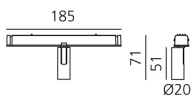

Vector Magnetic 20 - 32° 4000K DALI Brushed bronze

Carlotta de Bevilacqua

IP20   Dimmerable: 

LUMINAIRE

- Watt: **2W**
- Delivered lumens output: **140lm**
- CCT: **4000K**
- CRI: **80**
- Dimmable Typology: **Dali**

Notes

For operation use only Artemide Power Supply kit.

DESCRIPTION

Four sizes with three different beam angles each (spot, flood, wide flood) obtained by means of refractive or hybrid optical units. Junction arm integrated in the spotlight's body to keep the barycentre aligned with the track and prevent any imbalance in possible suspension versions of the track. The junction allows 360° rotation and 90° tilting for maximum emission adjustment freedom.

DIMENSIONS

- Height: **cm 7.1**
- Diameter: **cm 2**
- Base Length: **cm 18.5**
- Inclination: **-90+90**
- Rotation: **360°**

SOURCES INCLUDED

- Category: **Led**
- Number: **1**
- Watt: **2W**
- Color temperature (K): **4000K**
- CRI: **80**
- Color Tolerance: **MacAdam 3SDCM**
- Service Life: **L90 (6K) 36300h**