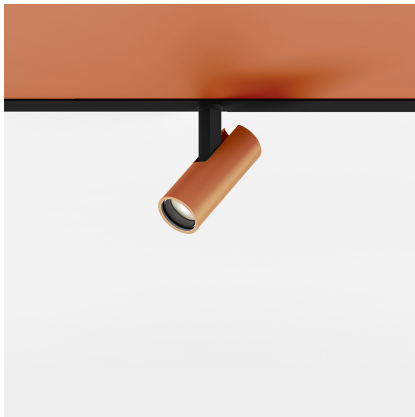

Vector Magnetic 20 - 32° 4000K DALI Brushed copper

Carlotta de Bevilacqua

IP20   Dimmbar: 

LUMINAIRE

- Watt: **2W**
- Lichtstrom (lm): **140lm**
- CCT: **4000K**
- CRI: **80**
- Dimmable Typology: **Dali**

Anmerkungen

For operation use only Artemide Power Supply kit.

BESCHREIBUNG

Four sizes with three different beam angles each (spot, flood, wide flood) obtained by means of refractive or hybrid optical units. Junction arm integrated in the spotlight's body to keep the barycentre aligned with the track and prevent any imbalance in possible suspension versions of the track. The junction allows 360° rotation and 90° tilting for maximum emission adjustment freedom.

ARTIKELNUMMER: AP75318

FUNKTIONEN

- Artikelnummer: **AP75318**
- Farbe: **Brushed Copper**
- Installation: **StromschieneProjector**
- Serie: **Architectural Indoor, 2020 Artemide Collection**
- Anwendungsbereich: **Innenbeleuchtung**
- design: **Carlotta de Bevilacqua**

DIMENSION

- Höhe: **cm 7.1**
- Breite: **cm 2**
- Länge Fuß: **cm 18.5**
- Neigung: **-90+90**
- Drehung: **360°**

INKLUSIVE LICHTQUELLEN

- Kategorie: **Led**
- Anzahl: **1**
- Watt: **2W**
- Farbtemperatur(K): **4000K**
- CRI: **80**
- Color Tolerance: **MacAdam 3SDCM**
- Service Life: **L90 (6K) 36300h**