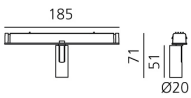

Vector Magnetic 20 - 32° 4000K DALI Brushed copper

Carlotta de Bevilacqua

IP20   Dimmerable: 

LUMINAIRE

- Watt: **2W**
- Delivered lumens output: **140lm**
- CCT: **4000K**
- CRI: **80**
- Dimmable Typology: **Dali**

Notes

For operation use only Artemide Power Supply kit.

DESCRIPTION

Four sizes with three different beam angles each (spot, flood, wide flood) obtained by means of refractive or hybrid optical units. Junction arm integrated in the spotlight's body to keep the barycentre aligned with the track and prevent any imbalance in possible suspension versions of the track. The junction allows 360° rotation and 90° tilting for maximum emission adjustment freedom.

DIMENSIONS

- Height: **cm 7.1**
- Diameter: **cm 2**
- Base Length: **cm 18.5**
- Inclination: **-90+90**
- Rotation: **360°**

SOURCES INCLUDED

- Category: **Led**
- Number: **1**
- Watt: **2W**
- Color temperature (K): **4000K**
- CRI: **80**
- Color Tolerance: **MacAdam 3SDCM**
- Service Life: **L90 (6K) 36300h**