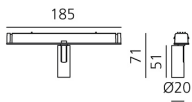

Vector Magnetic 20 - 32° 4000K DALI Brushed silver

Carlotta de Bevilacqua

IP20   Dimmbar: 

LUMINAIRE

- Watt: **2W**
- Lichtstrom (lm): **140lm**
- CCT: **4000K**
- CRI: **80**
- Dimmable Typology: **Dali**

Anmerkungen

For operation use only Artemide Power Supply kit.

BESCHREIBUNG

Four sizes with three different beam angles each (spot, flood, wide flood) obtained by means of refractive or hybrid optical units. Junction arm integrated in the spotlight's body to keep the barycentre aligned with the track and prevent any imbalance in possible suspension versions of the track. The junction allows 360° rotation and 90° tilting for maximum emission adjustment freedom.

DIMENSION

- Höhe: **cm 7.1**
- Breite: **cm 2**
- Länge Fuß: **cm 18.5**
- Neigung: **-90+90**
- Drehung: **360°**

INKLUSIVE LICHTQUELLEN

- Kategorie: **Led**
- Anzahl: **1**
- Watt: **2W**
- Farbtemperatur(K): **4000K**
- CRI: **80**
- Color Tolerance: **MacAdam 3SDCM**
- Service Life: **L90 (6K) 36300h**