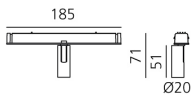

Vector Magnetic 20 - 32° 4000K DALI Brushed silver

Carlotta de Bevilacqua

IP20   Dimmerable: 

LUMINAIRE

- Watt: **2W**
- Delivered lumens output: **140lm**
- CCT: **4000K**
- CRI: **80**
- Dimmable Typology: **Dali**

Notes

For operation use only Artemide Power Supply kit.

DESCRIPTION

Four sizes with three different beam angles each (spot, flood, wide flood) obtained by means of refractive or hybrid optical units. Junction arm integrated in the spotlight's body to keep the barycentre aligned with the track and prevent any imbalance in possible suspension versions of the track. The junction allows 360° rotation and 90° tilting for maximum emission adjustment freedom.

DIMENSIONS

- Height: **cm 7.1**
- Diameter: **cm 2**
- Base Length: **cm 18.5**
- Inclination: **-90+90**
- Rotation: **360°**

SOURCES INCLUDED

- Category: **Led**
- Number: **1**
- Watt: **2W**
- Color temperature (K): **4000K**
- CRI: **80**
- Color Tolerance: **MacAdam 3SDCM**
- Service Life: **L90 (6K) 36300h**