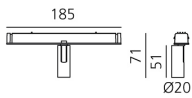

Vector Magnetic 20 - 32° 4000K DALI White

Carlotta de Bevilacqua

IP20   Dimmerable: 

LUMINAIRE

- Watt: **2W**
- Delivered lumens output: **140lm**
- CCT: **4000K**
- CRI: **80**
- Dimmable Typology: **Dali**

Notes

For operation use only Artemide Power Supply kit.

DESCRIPTION

Four sizes with three different beam angles each (spot, flood, wide flood) obtained by means of refractive or hybrid optical units. Junction arm integrated in the spotlight's body to keep the barycentre aligned with the track and prevent any imbalance in possible suspension versions of the track. The junction allows 360° rotation and 90° tilting for maximum emission adjustment freedom.

DIMENSIONS

- Height: **cm 7.1**
- Diameter: **cm 2**
- Base Length: **cm 18.5**
- Inclination: **-90+90**
- Rotation: **360°**

SOURCES INCLUDED

- Category: **Led**
- Number: **1**
- Watt: **2W**
- Color temperature (K): **4000K**
- CRI: **80**
- Color Tolerance: **MacAdam 3SDCM**
- Service Life: **L90 (6K) 36300h**