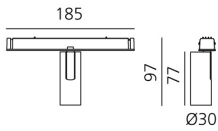

Vector Magnetic 30 - 24° 2700K DALI Black

Carlotta de Bevilacqua

IP20   Dimmbar: 

LUMINAIRE

- Watt: **6W**
- Lichtstrom (lm): **450lm**
- CCT: **2700K**
- CRI: **80**
- Dimmable Typology: **Dali**

Anmerkungen

For operation use only Artemide Power Supply kit.

BESCHREIBUNG

Four sizes with three different beam angles each (spot, flood, wide flood) obtained by means of refractive or hybrid optical units. Junction arm integrated in the spotlight's body to keep the barycentre aligned with the track and prevent any imbalance in possible suspension versions of the track. The junction allows 360° rotation and 90° tilting for maximum emission adjustment freedom.

DIMENSION

- Höhe: **cm 9.7**
- Breite: **cm 3**
- Länge Fuß: **cm 18.5**
- Neigung: **-90+90**
- Drehung: **360°**

INKLUSIVE LICHTQUELLEN

- Kategorie: **Led**
- Anzahl: **1**
- Watt: **6W**
- Farbtemperatur(K): **2700K**
- CRI: **80**
- Color Tolerance: **MacAdam 3SDCM**
- Service Life: **L90(10K) 60500h**