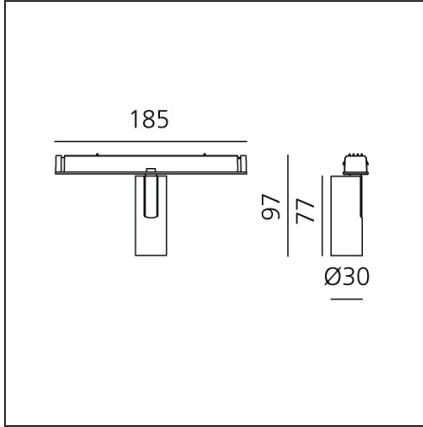

Vector Magnetic 30 - 24° 2700K DALI Black

IP20  Dimmerable: 

DESIGN BY

Carlotta de Bevilacqua

DESCRIPTION

Four sizes with three different beam angles each (spot, flood, wide flood) obtained by means of refractive or hybrid optical units. Junction arm integrated in the spotlight's body to keep the barycentre aligned with the track and prevent any imbalance in possible suspension versions of the track. The junction allows 360° rotation and 90° tilting for maximum emission adjustment freedom.

TECHNICAL DRAWINGS

FEATURES

Article Code:	AP81204	Series:	Indoor, 2019 Artemide Collection
Colour:	Black		
Installation:	Track, Projector		
Environment:	Indoor		

DIMENSIONS

Height:	cm 9.7
Base Length:	cm 18.5
Inclination:	-90+90
Rotation:	cm 360