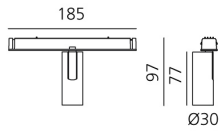

Vector Magnetic 30 - 24° 2700K DALI White

Carlotta de Bevilacqua

IP20   Dimmbar: 

LUMINAIRE

- Watt: **6W**
- Lichtstrom (lm): **450lm**
- CCT: **2700K**
- CRI: **80**
- Dimmable Typology: **Dali**

Anmerkungen

For operation use only Artemide Power Supply kit.

BESCHREIBUNG

Four sizes with three different beam angles each (spot, flood, wide flood) obtained by means of refractive or hybrid optical units. Junction arm integrated in the spotlight's body to keep the barycentre aligned with the track and prevent any imbalance in possible suspension versions of the track. The junction allows 360° rotation and 90° tilting for maximum emission adjustment freedom.

DIMENSION

- Höhe: **cm 9.7**
- Breite: **cm 3**
- Länge Fuß: **cm 18.5**
- Neigung: **-90+90**
- Drehung: **360°**

INKLUSIVE LICHTQUELLEN

- Kategorie: **Led**
- Anzahl: **1**
- Watt: **6W**
- Farbtemperatur(K): **2700K**
- CRI: **80**
- Color Tolerance: **MacAdam 3SDCM**
- Service Life: **L90(10K) 60500h**