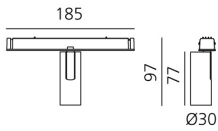

Vector Magnetic 30 - 24° 3000K DALI Black

Carlotta de Bevilacqua

IP20   Dimmbar: 

LUMINAIRE

- Watt: **6W**
- Lichtstrom (lm): **450lm**
- CCT: **3000K**
- CRI: **80**
- Dimmable Typology: **Dali**

Anmerkungen

For operation use only Artemide Power Supply kit.

BESCHREIBUNG

Four sizes with three different beam angles each (spot, flood, wide flood) obtained by means of refractive or hybrid optical units. Junction arm integrated in the spotlight's body to keep the barycentre aligned with the track and prevent any imbalance in possible suspension versions of the track. The junction allows 360° rotation and 90° tilting for maximum emission adjustment freedom.

DIMENSION

- Höhe: **cm 9.7**
- Breite: **cm 3**
- Länge Fuß: **cm 18.5**
- Neigung: **-90+90**
- Drehung: **360°**

INKLUSIVE LICHTQUELLEN

- Kategorie: **Led**
- Anzahl: **1**
- Watt: **6W**
- Farbtemperatur(K): **3000K**
- CRI: **80**
- Color Tolerance: **MacAdam 3SDCM**
- Service Life: **L90 (10K) 60500h**