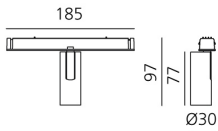

Vector Magnetic 30 - 24° 3000K DALI Brushed bronze

Carlotta de Bevilacqua

IP20   Dimmbar: 

LUMINAIRE

- Watt: **6W**
- Lichtstrom (lm): **450lm**
- CCT: **3000K**
- CRI: **80**
- Dimmable Typology: **Dali**

Anmerkungen

For operation use only Artemide Power Supply kit.

BESCHREIBUNG

Four sizes with three different beam angles each (spot, flood, wide flood) obtained by means of refractive or hybrid optical units. Junction arm integrated in the spotlight's body to keep the barycentre aligned with the track and prevent any imbalance in possible suspension versions of the track. The junction allows 360° rotation and 90° tilting for maximum emission adjustment freedom.

DIMENSION

- Höhe: **cm 9.7**
- Breite: **cm 3**
- Länge Fuß: **cm 18.5**
- Neigung: **-90+90**
- Drehung: **360°**

INKLUSIVE LICHTQUELLEN

- Kategorie: **Led**
- Anzahl: **1**
- Watt: **6W**
- Farbtemperatur(K): **3000K**
- CRI: **80**
- Color Tolerance: **MacAdam 3SDCM**
- Service Life: **L90 (10K) 60500h**