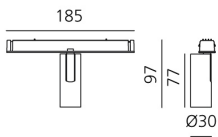

LUMINAIRE

- Watt: **6W**
- Lichtstrom (lm): **450lm**
- CCT: **3000K**
- CRI: **80**
- Dimmable Typology: **Dali**

Anmerkungen

For operation use only Artemide Power Supply kit.

BESCHREIBUNG

Four sizes with three different beam angles each (spot, flood, wide flood) obtained by means of refractive or hybrid optical units. Junction arm integrated in the spotlight's body to keep the barycentre aligned with the track and prevent any imbalance in possible suspension versions of the track. The junction allows 360° rotation and 90° tilting for maximum emission adjustment freedom.

ARTIKELNUMMER: AP80218

FUNKTIONEN

- Artikelnummer: **AP80218**
- Farbe: **Brushed Copper**
- Installation: **StromschieneProjector**
- Serie: **Architectural Indoor, 2020 Artemide Collection**
- Anwendungsbereich: **Innenbeleuchtung**
- design: **Carlotta de Bevilacqua**

DIMENSION

- Höhe: **cm 9.7**
- Breite: **cm 3**
- Länge Fuß: **cm 18.5**
- Neigung: **-90+90**
- Drehung: **360°**

INKLUSIVE LICHTQUELLEN

- Kategorie: **Led**
- Anzahl: **1**
- Watt: **6W**
- Farbtemperatur(K): **3000K**
- CRI: **80**
- Color Tolerance: **MacAdam 3SDCM**
- Service Life: **L90 (10K) 60500h**