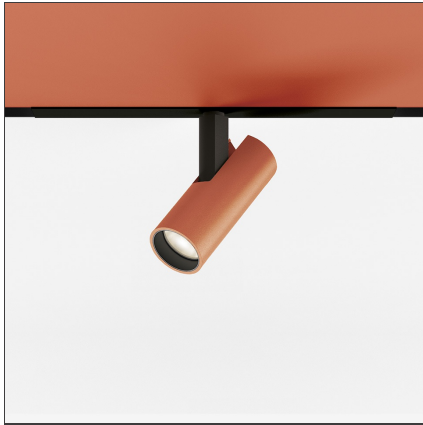

Vector Magnetic 30 - 24° 3000K DALI Brushed copper

IP20   Dimmerable: 

DESIGN BY

Carlotta de Bevilacqua

DESCRIPTION

Four sizes with three different beam angles each (spot, flood, wide flood) obtained by means of refractive or hybrid optical units. Junction arm integrated in the spotlight's body to keep the barycentre aligned with the track and prevent any imbalance in possible suspension versions of the track. The junction allows 360° rotation and 90° tilting for maximum emission adjustment freedom.

TECHNICAL DRAWINGS

FEATURES

Article Code:	AP80218	Series:	Indoor, 2019 Artemide Collection
Colour:	Brushed Copper		
Installation:	Track, Projector		
Environment:	Indoor		

DIMENSIONS

Height:	cm 9.7
Base Length:	cm 18.5
Inclination:	-90+90
Rotation:	cm 360