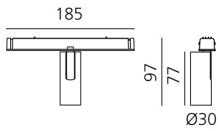

Vector Magnetic 30 - 24° 3000K DALI Brushed silver

Carlotta de Bevilacqua

IP20   Dimmbar: 

LUMINAIRE

- Watt: **6W**
- Lichtstrom (lm): **450lm**
- CCT: **3000K**
- CRI: **80**
- Dimmable Typology: **Dali**

Anmerkungen

For operation use only Artemide Power Supply kit.

BESCHREIBUNG

Four sizes with three different beam angles each (spot, flood, wide flood) obtained by means of refractive or hybrid optical units. Junction arm integrated in the spotlight's body to keep the barycentre aligned with the track and prevent any imbalance in possible suspension versions of the track. The junction allows 360° rotation and 90° tilting for maximum emission adjustment freedom.

DIMENSION

- Höhe: **cm 9.7**
- Breite: **cm 3**
- Länge Fuß: **cm 18.5**
- Neigung: **-90+90**
- Drehung: **360°**

INKLUSIVE LICHTQUELLEN

- Kategorie: **Led**
- Anzahl: **1**
- Watt: **6W**
- Farbtemperatur(K): **3000K**
- CRI: **80**
- Color Tolerance: **MacAdam 3SDCM**
- Service Life: **L90 (10K) 60500h**