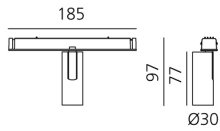

Vector Magnetic 30 - 24° 4000K DALI Black

Carlotta de Bevilacqua

IP20   Dimmbar: 

LUMINAIRE

- Watt: **6W**
- Lichtstrom (lm): **450lm**
- CCT: **4000K**
- CRI: **80**
- Dimmable Typology: **Dali**

Anmerkungen

For operation use only Artemide Power Supply kit.

BESCHREIBUNG

Four sizes with three different beam angles each (spot, flood, wide flood) obtained by means of refractive or hybrid optical units. Junction arm integrated in the spotlight's body to keep the barycentre aligned with the track and prevent any imbalance in possible suspension versions of the track. The junction allows 360° rotation and 90° tilting for maximum emission adjustment freedom.

DIMENSION

- Höhe: **cm 9.7**
- Breite: **cm 3**
- Länge Fuß: **cm 18.5**
- Neigung: **-90+90**
- Drehung: **360°**

INKLUSIVE LICHTQUELLEN

- Kategorie: **Led**
- Anzahl: **1**
- Watt: **6W**
- Farbtemperatur(K): **4000K**
- CRI: **80**
- Color Tolerance: **MacAdam 3SDCM**
- Service Life: **L90 (10K) 60500h**