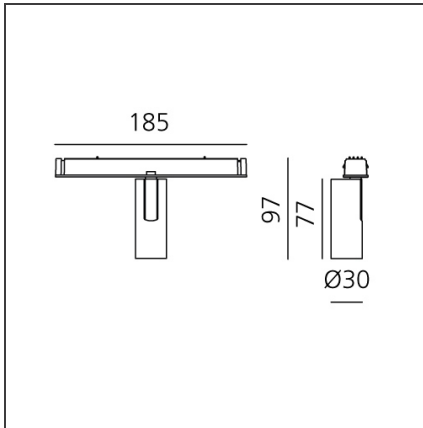

Vector Magnetic 30 - 24° 4000K DALI Black

IP20  Dimmerable: 

DESIGN BY

Carlotta de Bevilacqua

DESCRIPTION

Four sizes with three different beam angles each (spot, flood, wide flood) obtained by means of refractive or hybrid optical units. Junction arm integrated in the spotlight's body to keep the barycentre aligned with the track and prevent any imbalance in possible suspension versions of the track. The junction allows 360° rotation and 90° tilting for maximum emission adjustment freedom.

TECHNICAL DRAWINGS

FEATURES

Article Code:	AP85204	Series:	Indoor, 2019 Artemide Collection
Colour:	Black		
Installation:	Track, Projector		
Environment:	Indoor		

DIMENSIONS

Height:	cm 9.7
Base Length:	cm 18.5
Inclination:	-90+90
Rotation:	cm 360